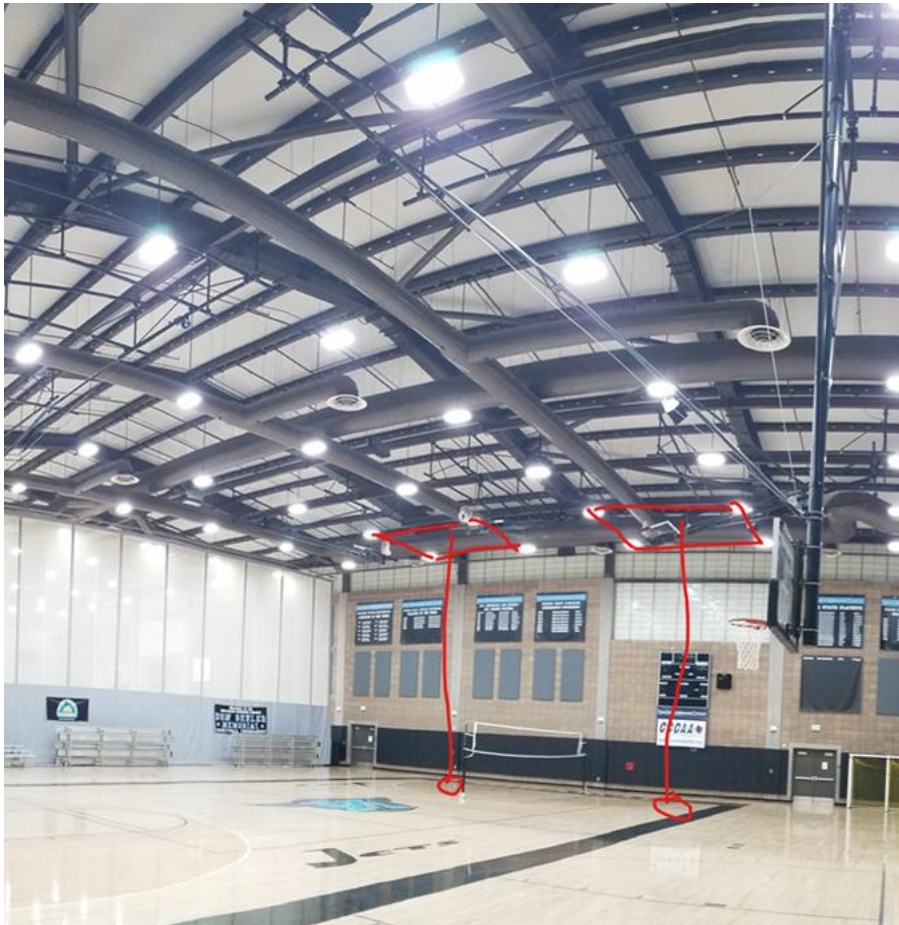

Basketball teams will use the city side on San Diego Regional tournament day and doors from their side will be wide-opened.

Approximate measurements:

The dimension of the area as 39 meters x 35 meters

The height of light fixtures as 10 meters

The height of the elevated basketball hoops as 8.5 meters

The ceiling height as between 12 and 15 meters

NOTE: No practice at Hourglass Gym (both Miramar and City sections). Please do not jeopardize our relationship with Miramar College and risk your team being penalized.