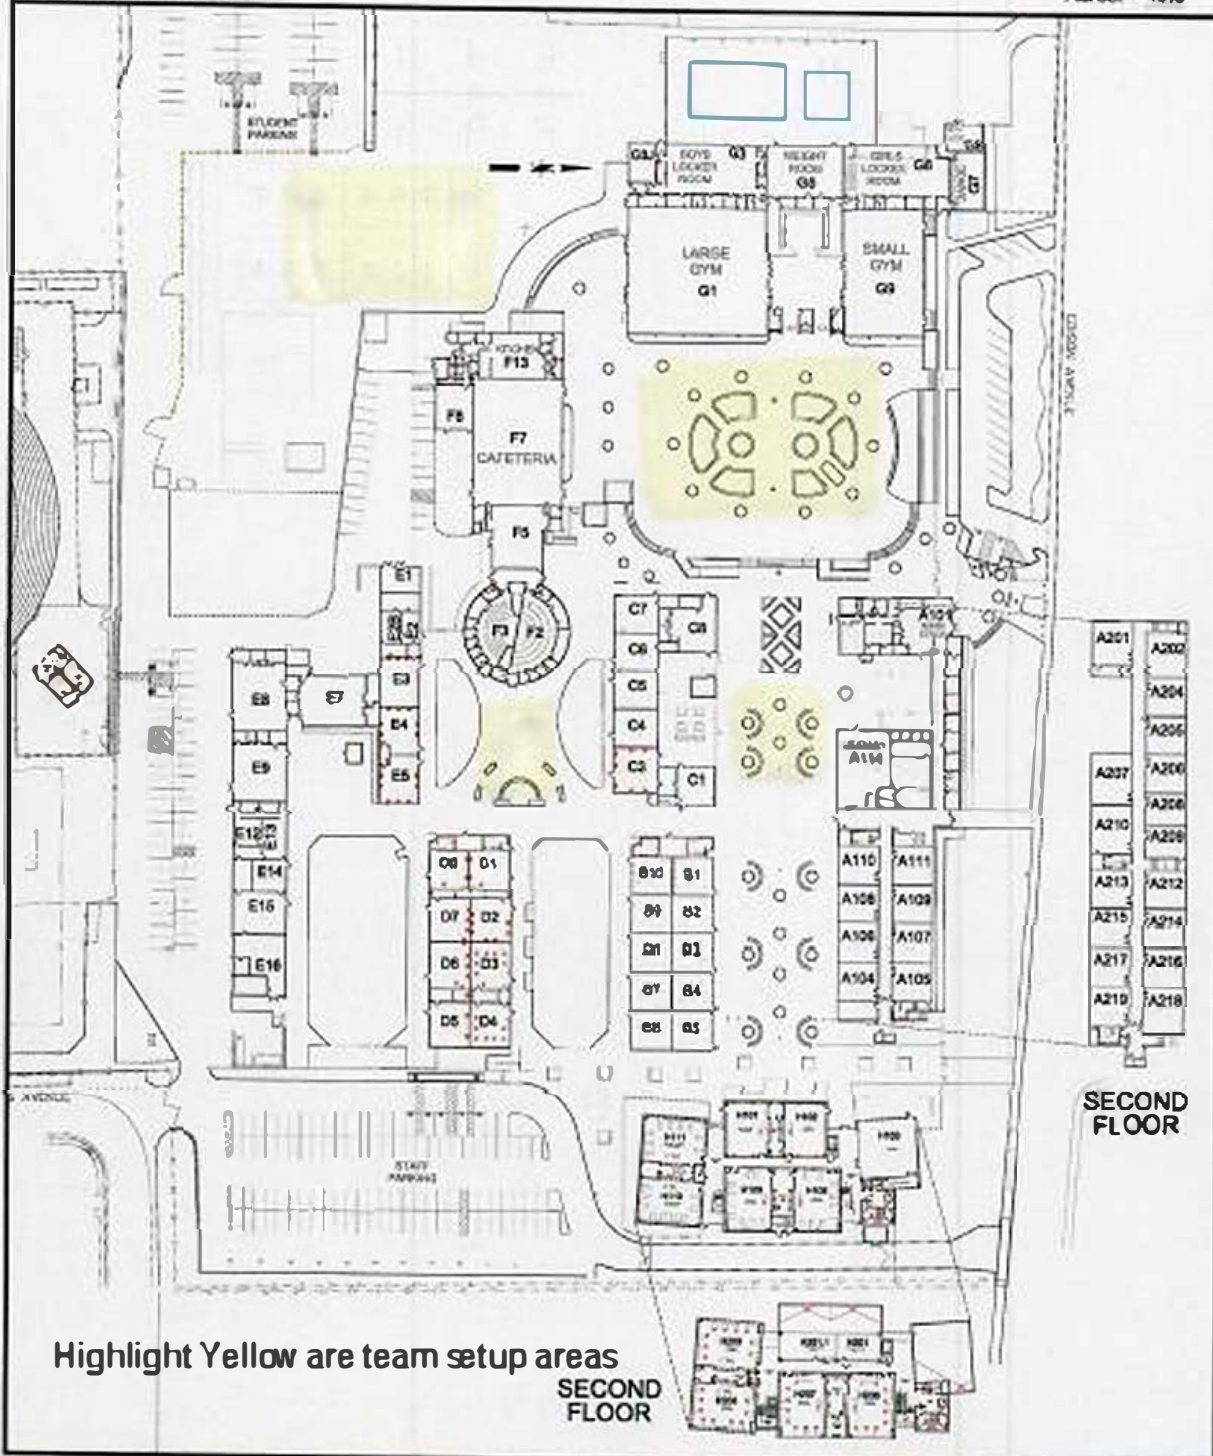

# Mira Loma

Address: 4000 Edison Avenue  
Sacramento CA 95821  
School Number: 205

Initial Construction Completion Date: 1980  
Total Sq. Ft. of Floor Space: 600,000  
Acres: 40.3

Drawing Updated: 09/04/20

Date Printed: 09/04/20

Drawn By: Engineering Archives