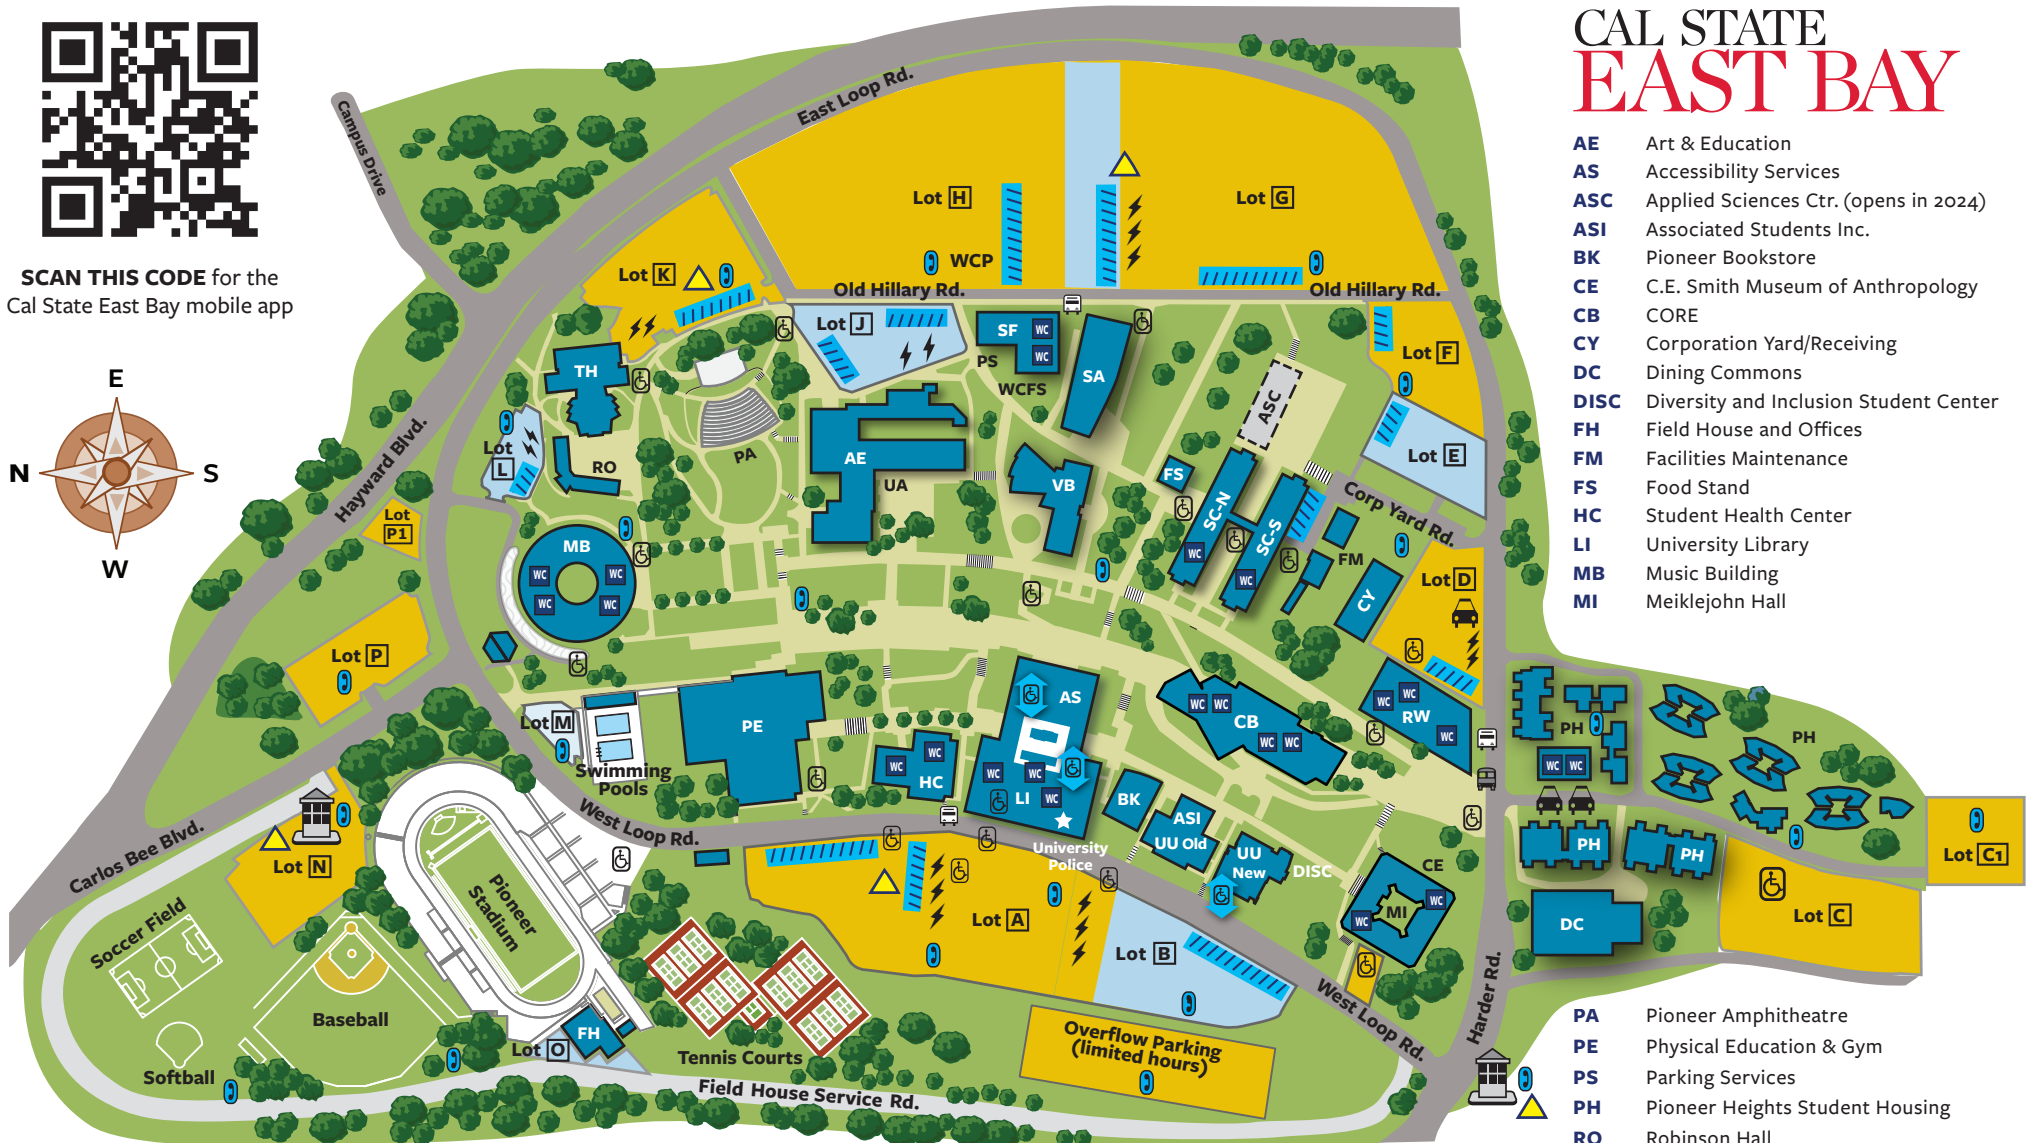

SCAN THIS CODE for the Cal State East Bay mobile app

CAL STATE EAST BAY

- AE** Art & Education
- AS** Accessibility Services
- ASC** Applied Sciences Ctr. (opens in 2024)
- ASI** Associated Students Inc.
- BK** Pioneer Bookstore
- CE** C.E. Smith Museum of Anthropology
- CB** CORE
- CY** Corporation Yard/Receiving
- DC** Dining Commons
- DISC** Diversity and Inclusion Student Center
- FH** Field House and Offices
- FM** Facilities Maintenance
- FS** Food Stand
- HC** Student Health Center
- LI** University Library
- MB** Music Building
- MI** Meiklejohn Hall

- PA** Pioneer Amphitheatre
- PE** Physical Education & Gym
- PS** Parking Services
- PH** Pioneer Heights Student Housing
- RO** Robinson Hall
- RW** Recreation and Wellness Center
- SA** Student Services & Administration
- SC-N** Science Building - North
- SC-S** Science Building - South
- SF** Student & Faculty Support
- TH** University Theatre
- UA** University Art Gallery
- UU** University Union
- VB** Valley Business & Technology Center
- WCFS** Welcome Center for Future Students
- WCP** Welcome Center parking (permit from Welcome Center needed)

- GENERAL PARKING**
(Hangtag, Daily or Hourly Permit) Lots A, C, C1, D, F, G, H, K, N, P, P1, Overflow
- Accessible Parking**
- Information Kiosk**
- AC Transit Bus Stop (Rte. 60)**
- CSUEB Shuttle to BART**

- FACULTY/STAFF PARKING**
Lots B, E, H, J, L, M, O
Students & Visitors OK after 5 p.m. with permit
- Access for People with Disabilities**
- All Gender Restrooms**
- Accessible Elevator**

- DAILY/HOURLY PERMIT DISPENSERS**
\$10.00/day, \$2.00/hour
Permits Required: Monday – Thursday: 7 a.m. to 11 p.m.
Friday: 7 a.m. to 5 p.m.
- Stairs**
- Electric Vehicle Charging Stations**
- ZIP Car Locations**
- Emergency Phone (Blue Light)**