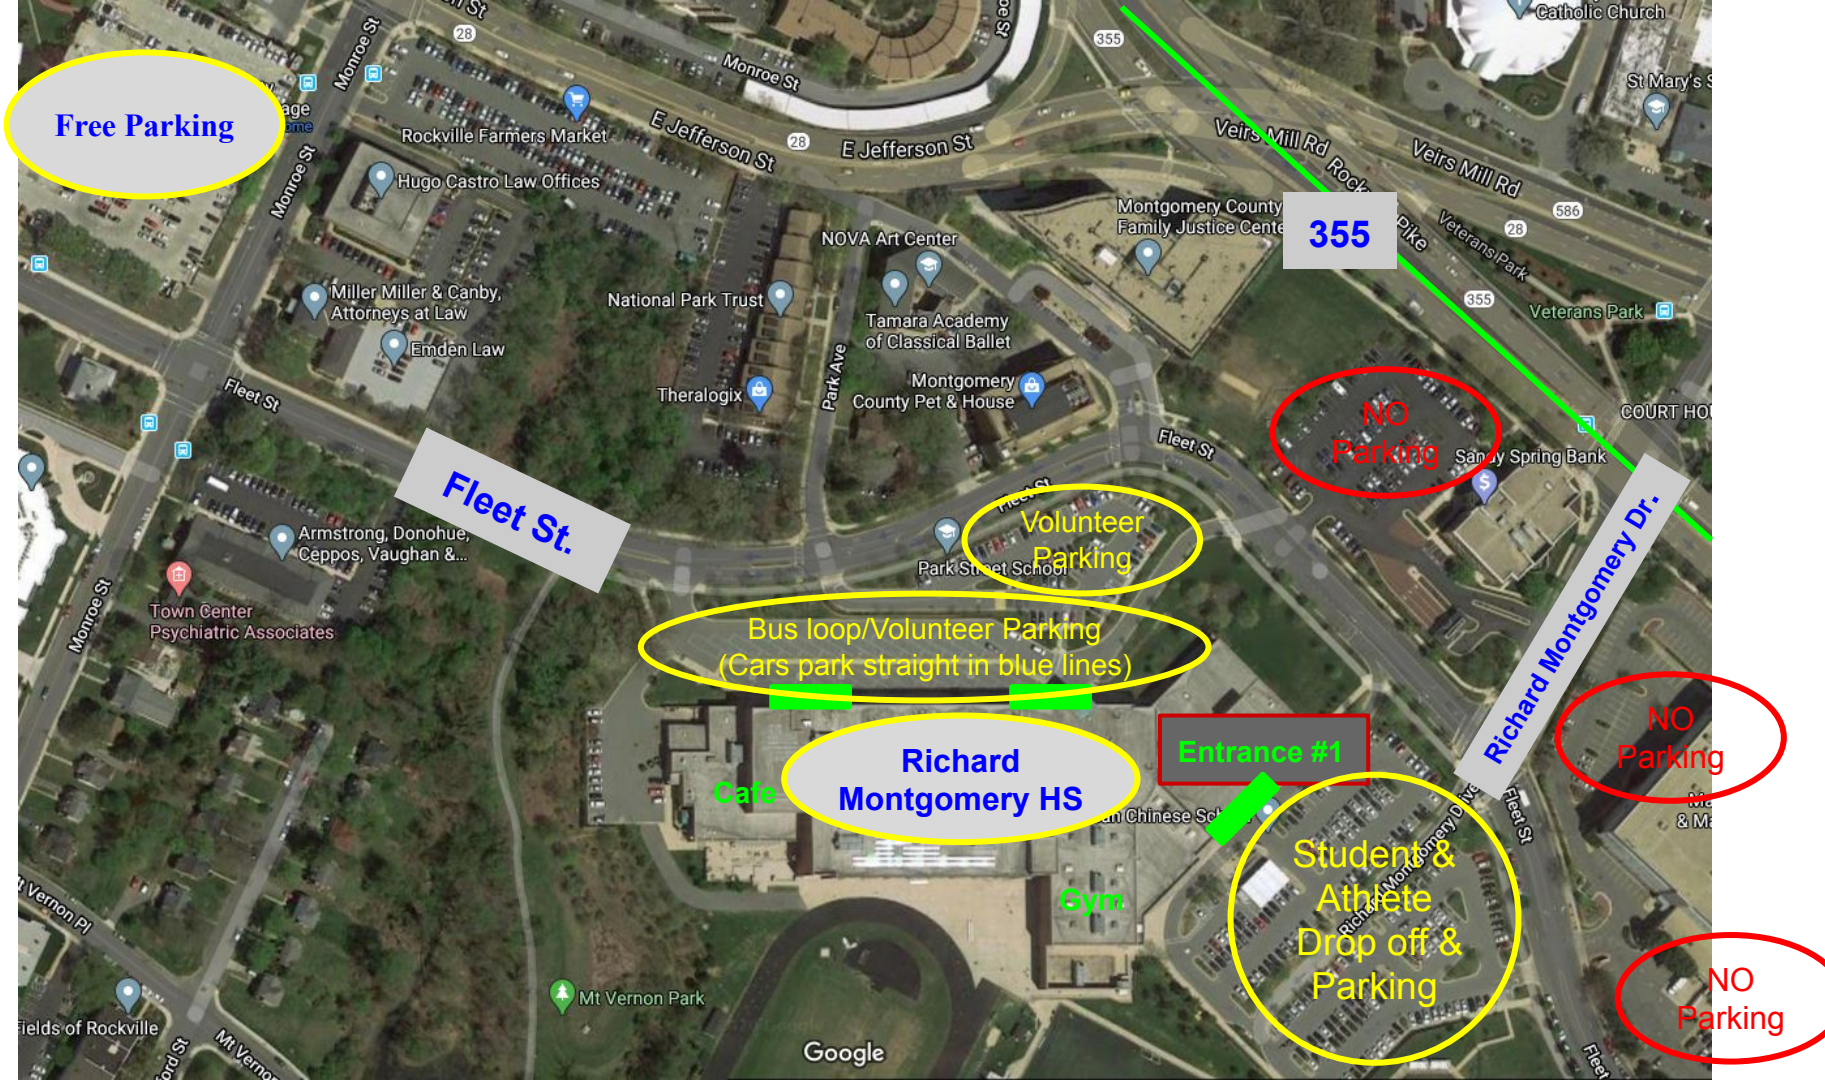

15-20 min walk

IHOP

Ritchie
Center

Bikewagen
of Rockville

Wintergreen
Plaza

MISSION BBQ

Park Rd

Baltimore Rd

ey
and

Free Parking

Fleet St.

355

NO Parking

Volunteer Parking

**Bus loop/Volunteer Parking
(Cars park straight in blue lines)**

Richard Montgomery HS

Entrance #1

Student & Athlete Drop off & Parking

NO Parking

NO Parking

Entrance #1

Drop-off (one way)

Parking

Drop-off