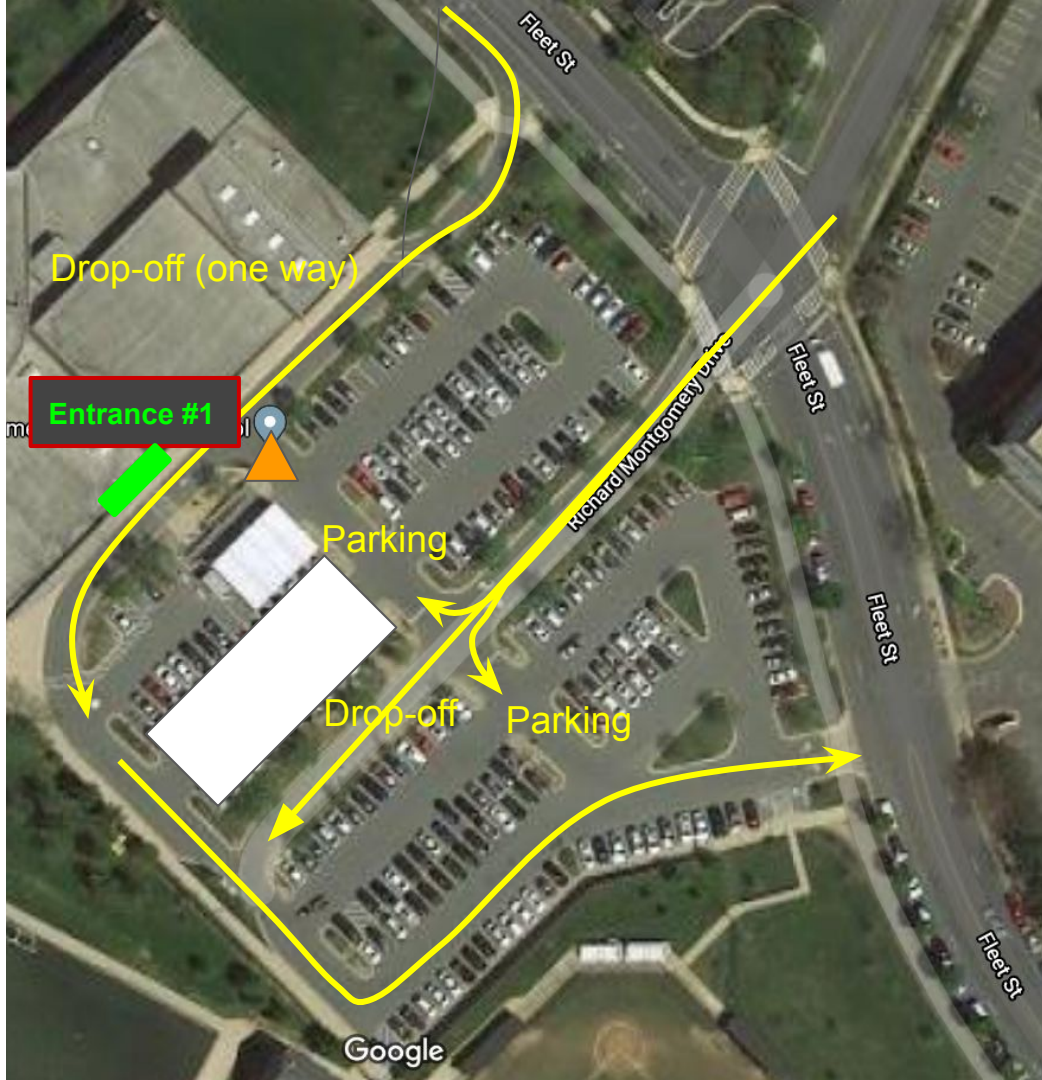

15-20 min walk

IHOP

Ritchie
Center

Bikewagen
of Rockville

Wintergreen
Plaza

MISSION BBQ

Park Rd

Baltimore Rd

ey
and

Free Parking

Fleet St.

355

NO Parking

Volunteer Parking

**Bus loop/Volunteer Parking
(Cars park straight in blue lines)**

Richard Montgomery HS

Entrance #1

Student & Athlete Drop off & Parking

NO Parking

NO Parking

Entrance #1

Drop-off (one way)

Parking

Drop-off