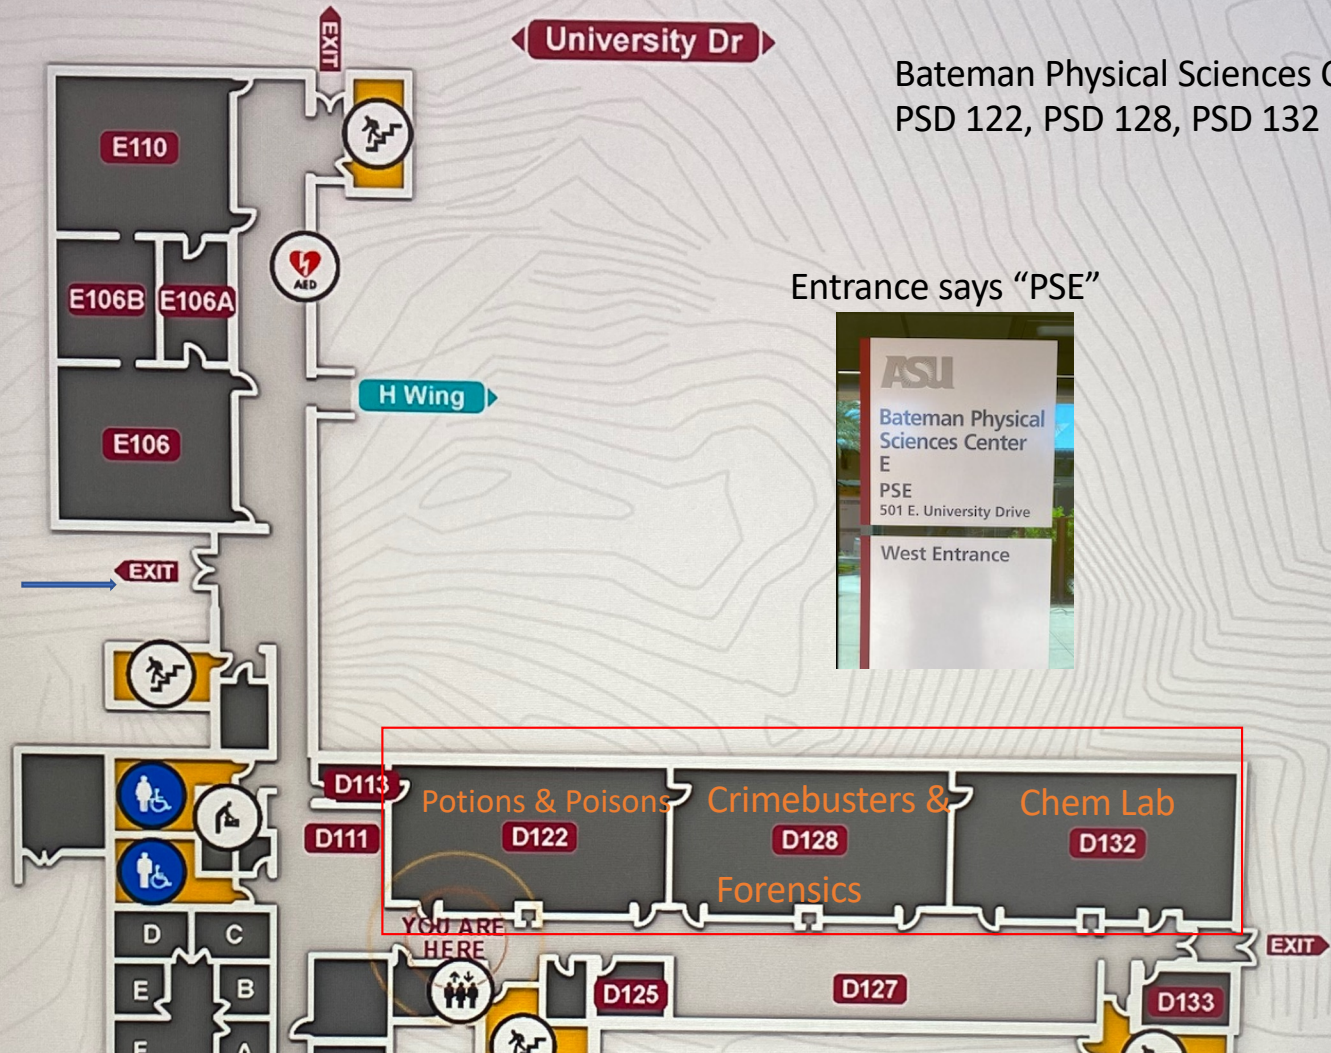

Bus Parking:
Lot 59 at Rural Road and Rio
Salado Parkway

Apache
Parking
Structure:
250 E Apache
\$16 per day

Rural Parking
Structure:
1000 S Rural
Road
\$16 per day

Memorial Union – 2nd Floor

Bungee Drop taking place at North Stairwell of ECG Floor Landing, ECG 218

Robot Tour: ECF 122

PSD where Crime Busters, Forensics & Potions & Poisons are taking place

University Dr

Bateman Physical Sciences Center
PSD 122, PSD 128, PSD 132

Entrance says "PSE"

ASU
Waking
Bridge

Palm Walk

Enter
through
this
entrance

YOU ARE HERE

D113	Potions & Poisons	Crimebusters & Forensics	Chem Lab
D111	D122	D128	D132