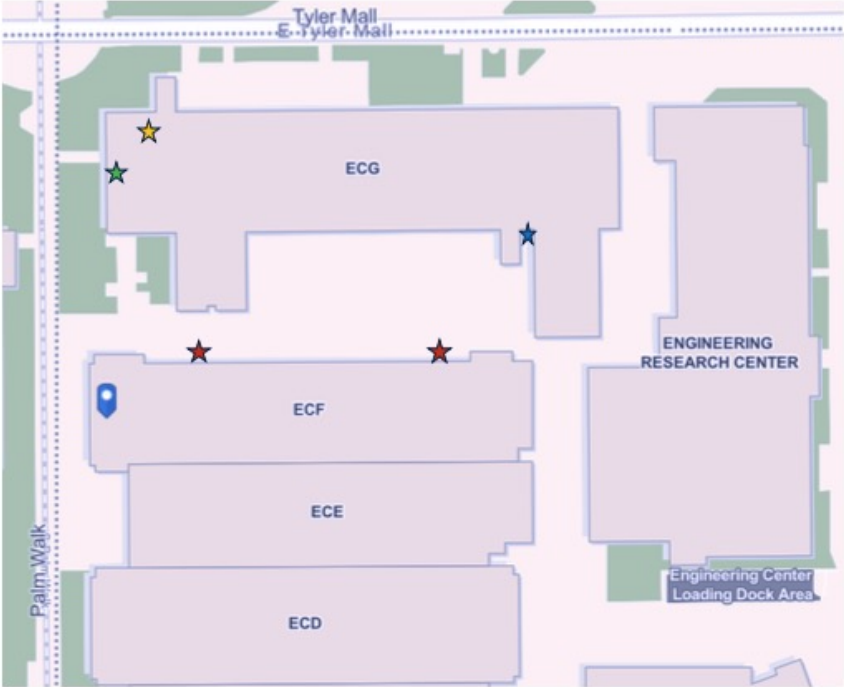

- We will meet you at Gammage Auditorium, it is shown in the image below indicated by the red marker.
 - Turn off of Apache onto S Forest Avenue
 - Once on S Forest Ave, take the first left and pull under the arched stairway.
 - Our team will be waiting underneath the arch at the southeast corner of the building!
 - **Busses cannot park at Gammage (Please See Bus parking options below)**

Parking Options: Lot 59 Tempe, AZ 85281 or Off-Campus

- Lot 59 is a very large parking lot and is available on a first come, first served basis. Please refer to the highlighted sections for the best parking option.
- The only parking option available is Lot 59, which is shown in the image below indicated by the red marker
- Lot 59 is a very large parking lot and is available on a first come, first served basis. Please refer to the highlighted sections for the best parking option.

Bus Parking:
Lot 59 at Rural Road and Rio
Salado Parkway

Apache
Parking
Structure:
250 E Apache
\$16 per day

Rural Parking
Structure:
1000 S Rural
Road
\$16 per day

Memorial Union – 2nd Floor

Bungee Drop taking place at North Stairwell of ECG Floor Landing, ECG 218

Robot Tour: ECF 122

PSD where Crime Busters, Forensics & Potions & Poisons are taking place

University Dr

Bateman Physical Sciences Center
PSD 122, PSD 128, PSD 132

Entrance says "PSE"

ASU
Waking
Bridge

Palm Walk