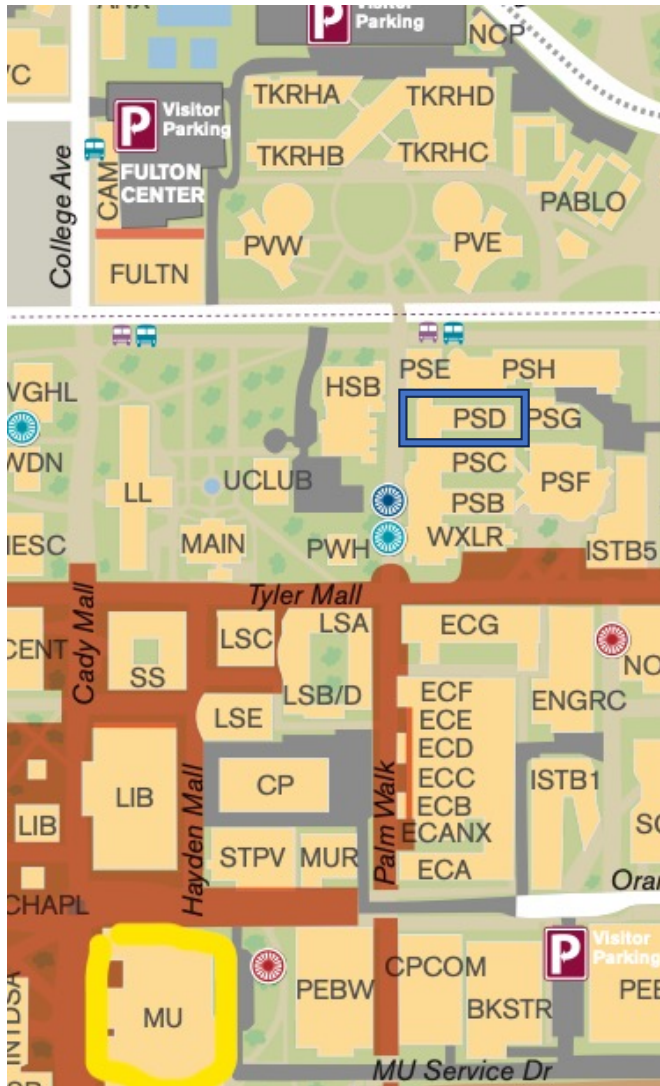

- We will meet you at Gammage Auditorium, it is shown in the image below indicated by the red marker.
 - Turn off of Apache onto S Forest Avenue
 - Once on S Forest Ave, take the first left and pull under the arched stairway.
 - Our team will be waiting underneath the arch at the southeast corner of the building!
 - **Busses cannot park at Gammage (Please See Bus parking options below)**

Parking Options: Lot 59 Tempe, AZ 85281 or Off-Campus

- Lot 59 is a very large parking lot and is available on a first come, first served basis. Please refer to the highlighted sections for the best parking option.
- The only parking option available is Lot 59, which is shown in the image below indicated by the red marker
- Lot 59 is a very large parking lot and is available on a first come, first served basis. Please refer to the highlighted sections for the best parking option.

Bus Parking:
Lot 59 at Rural Road and Rio
Salado Parkway

Apache
Parking
Structure:
250 E Apache
\$16 per day

Rural Parking
Structure:
1000 S Rural
Road
\$16 per day

Memorial Union – 2nd Floor

Bungee Drop taking place at North Stairwell of ECG Floor Landing, ECG 218

Robot Tour: ECF 122

PSD where Crime Busters, Forensics & Potions & Poisons are taking place

University Dr

Bateman Physical Sciences Center
PSD 122, PSD 128, PSD 132

Entrance says "PSE"

ASU
Waking
Bridge

Palm Walk