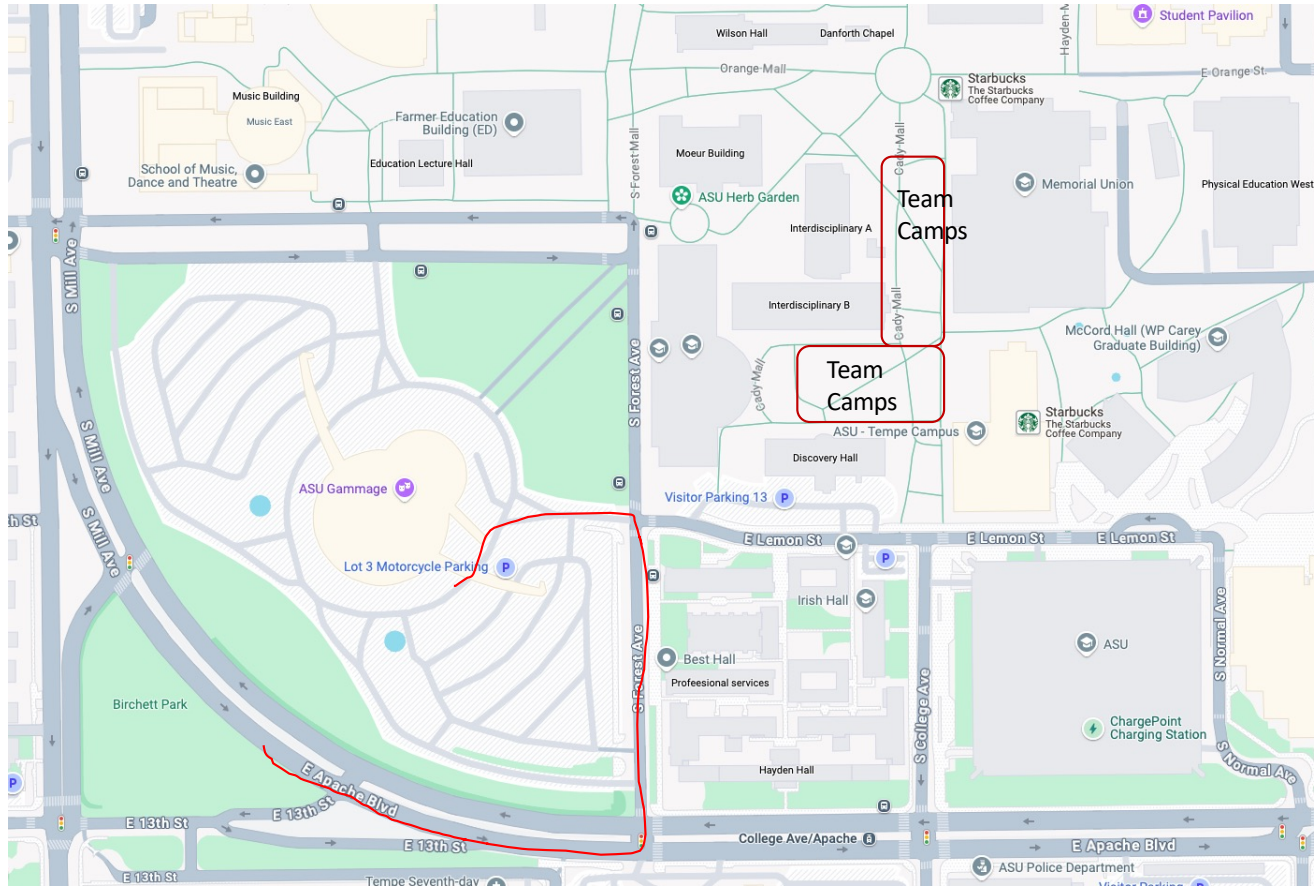

ASU Campus and Building Maps

2026

Team Camps – Cady Lawn & Student Services Lawn

Bus Drop Off
and Pick Up:
Gammage
Auditorium,
1200 S Forest
Ave, Tempe A.
85281
(see next page)
Separate Map
found under
Resources to
give to Bus
Drivers

School Bus Parking and Drop-Off Map

This can be found under Resources as a separate document to give to bus drivers.

Resources >>
Documents >> Maps
>> ASU Bus Drop Off and Parking

Drop-Off Location: Gammage Auditorium, 1200 S. Forest Ave., Tempe, AZ 85281

- We will meet you at Gammage Auditorium, it is shown in the image below indicated by the red marker.
 - Turn off of Apache onto S Forest Avenue
 - Once on S Forest Ave, take the first left and pull under the arched stairway.
 - Our team will be waiting underneath the arch at the southeast corner of the building!
 - **Busses cannot park at Gammage (Please See Bus parking options below)**

Parking Options: Lot 59 Tempe, AZ 85281 or Off-Campus

- Lot 59 is a very large parking lot and is available on a first come, first served basis. Please refer to the highlighted sections for the best parking option.
- The only parking option available is Lot 59, which is shown in the image below indicated by the red marker
- Lot 59 is a very large parking lot and is available on a first come, first served basis. Please refer to the highlighted sections for the best parking option.