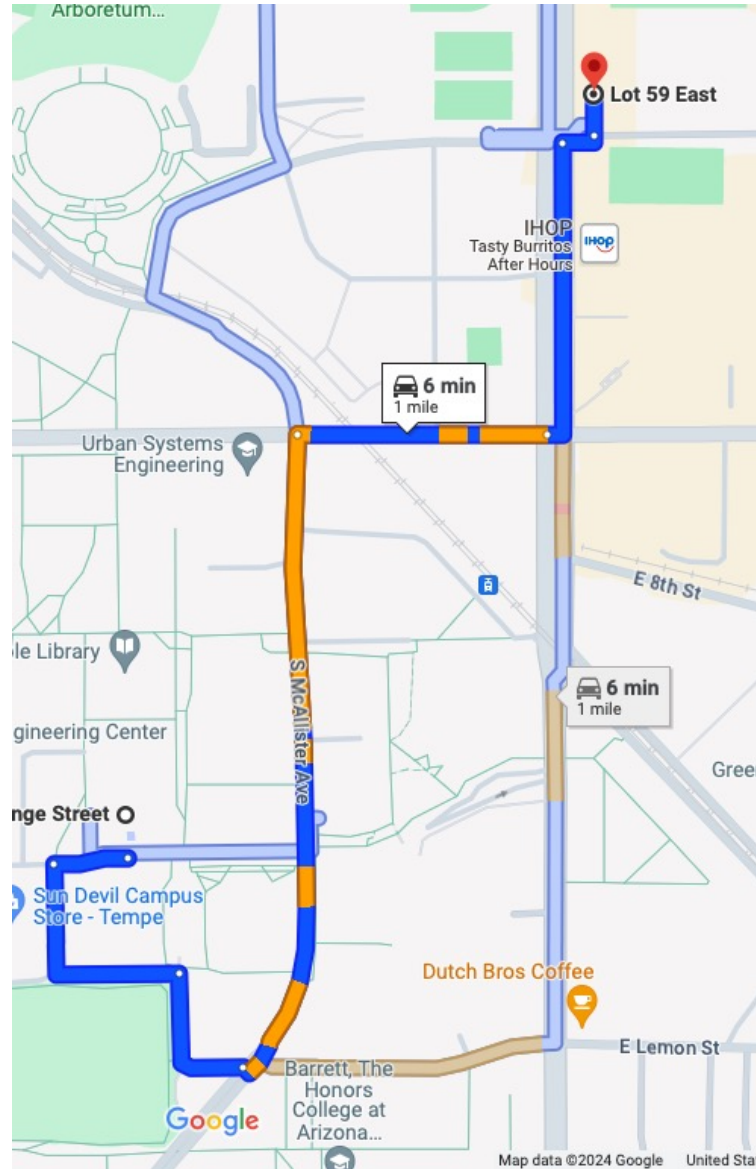

Bus Parking:
Lot 59 at Rural Road and Rio
Salado Parkway